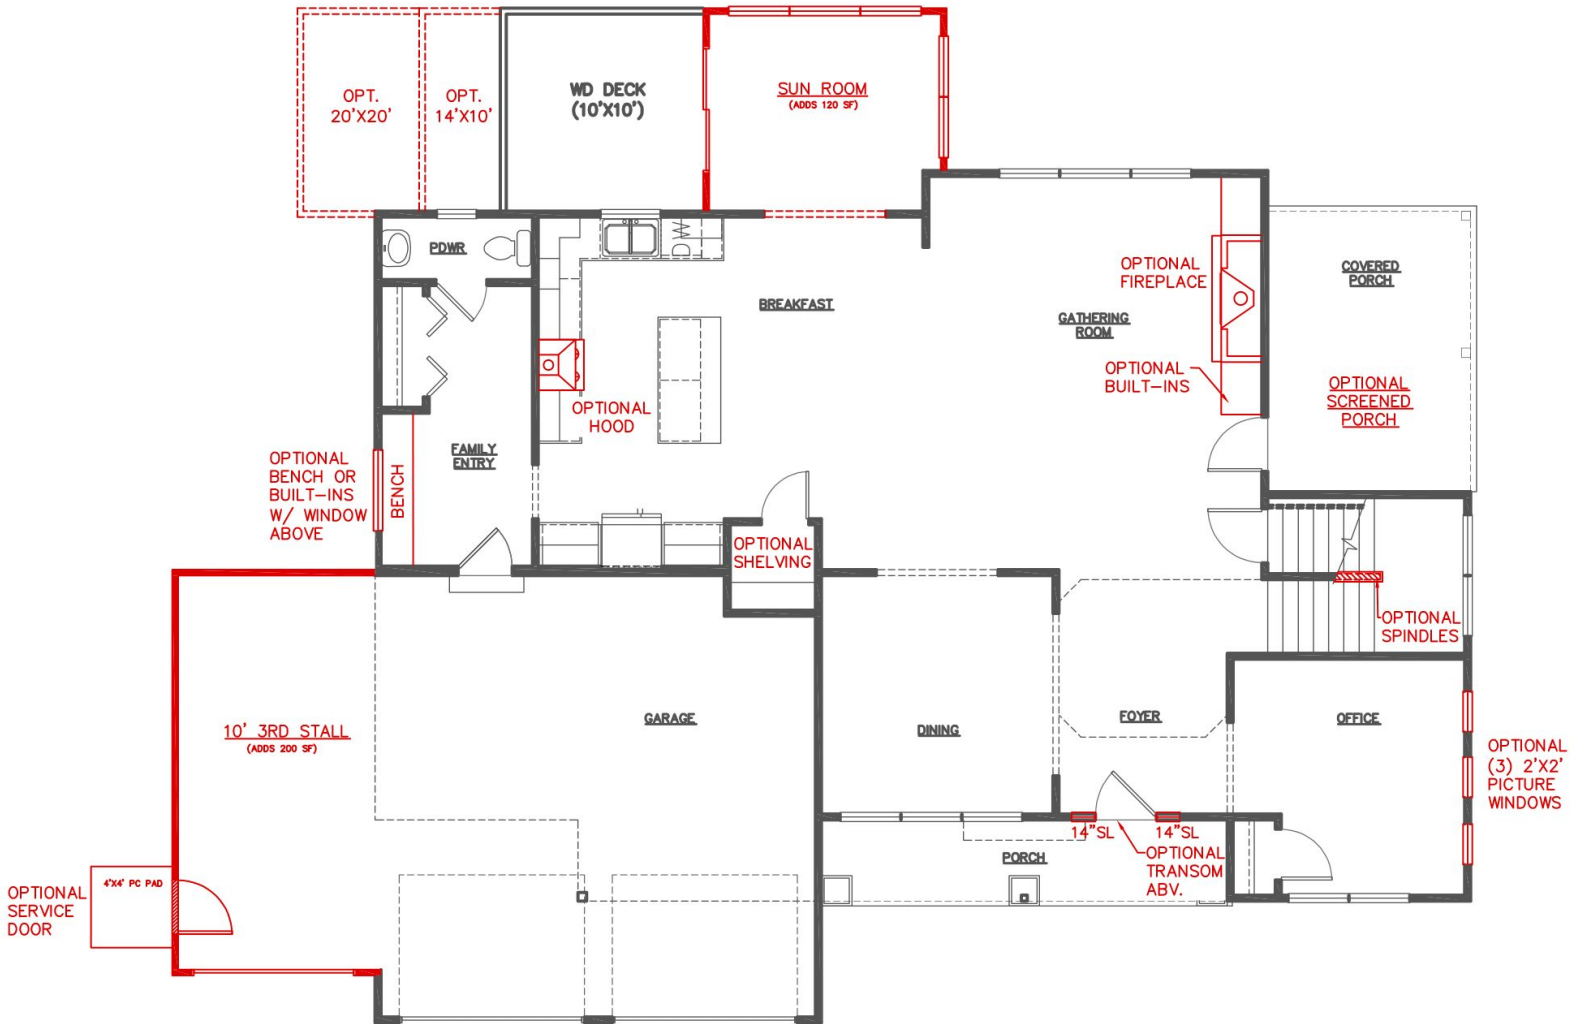

THE WALDEN

A fine example of style and flexibility, the two level Walden is perfect for families seeking plenty of options, with refined space for living and entertaining. Enter from a covered porch into a home that is both grand and inviting. To your left, a uniquely cozy den, to your right a formal dining room poised to assist with holiday meals and entertaining. Straight ahead, the sun splashed gathering room is bathed in light from its large windows. The kitchen boasts a spacious walk-in pantry, with room to personalize. Upstairs you will find four bedrooms, including a large owner's suite with dual sinks and his and her walk-in closets. Another unique feature, an upstairs den, provides an ideal location for a home office or video game arcade. A convenient 2nd floor laundry adds to the list of the Walden's extensive features- beloved by families who call it home.

The Walden is for you!

FOR MORE INFORMATION, VISIT US:

148 South River Ave Suite 100 Holland, MI 49423 | 616-667-3333 | bosgraaf.com

THE WALDEN

THE WALDEN POPULAR DESIGN OPTIONS
Upper Level

THE WALDEN

THE WALDEN POPULAR DESIGN OPTIONS
Main Floor

THE WALDEN

THE WALDEN POPULAR DESIGN OPTIONS
Lower Level