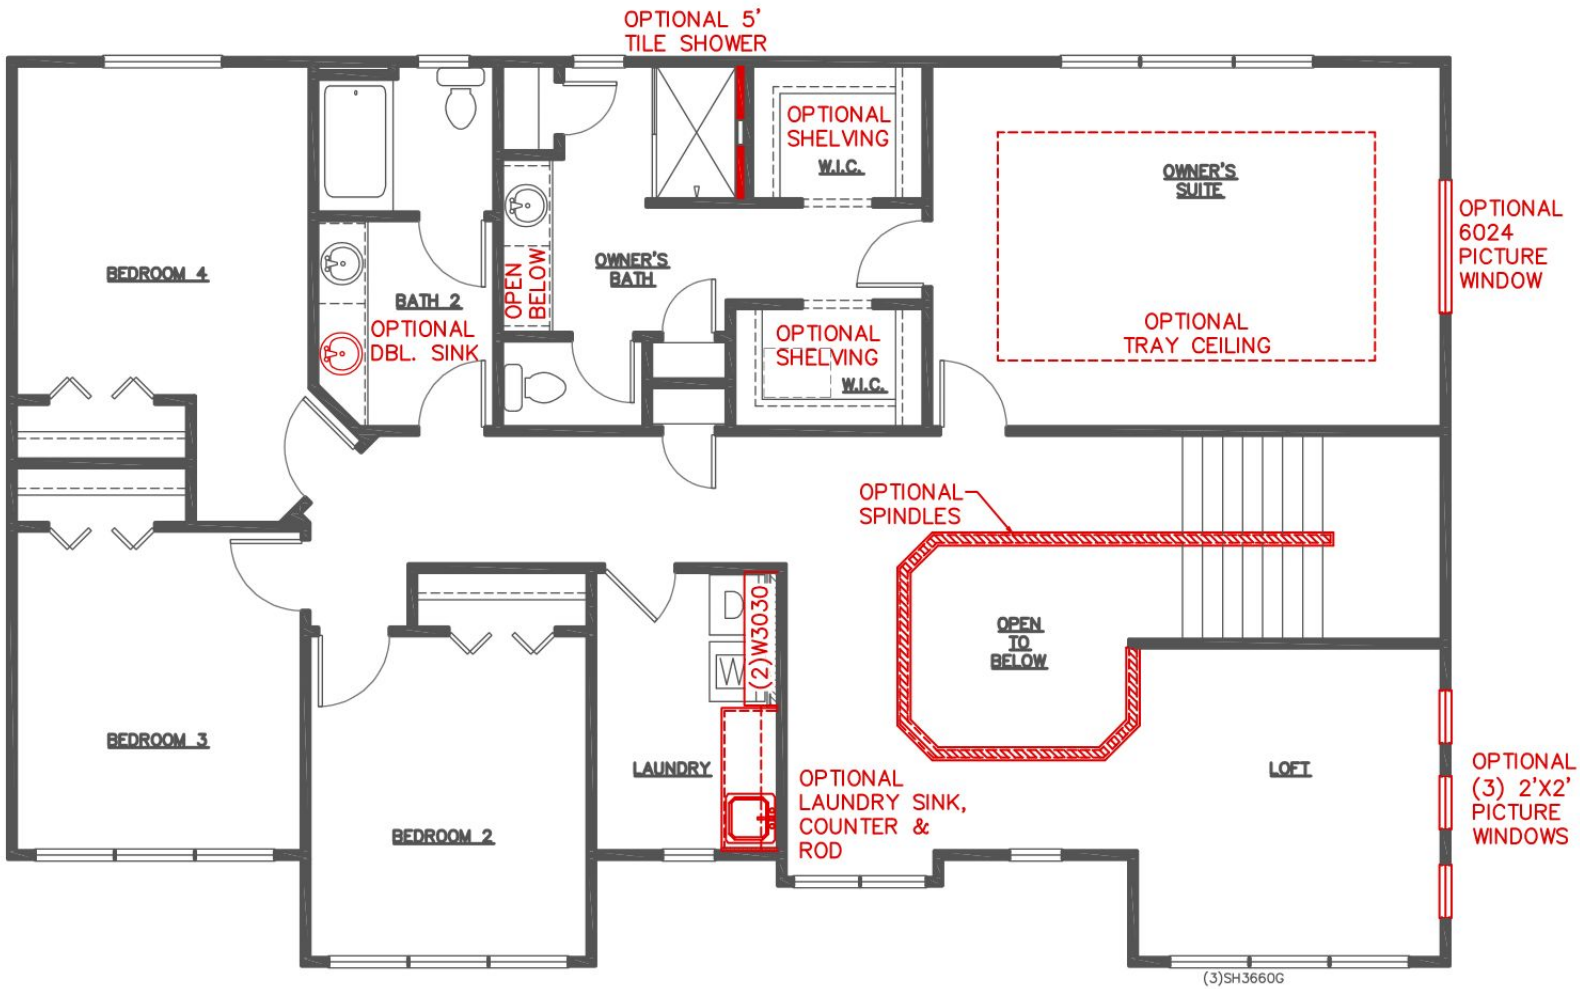

THE WALDEN

A fine example of style and flexibility, the two level Walden is perfect for families seeking plenty of options, with refined space for living and entertaining. Enter from a covered porch into a home that is both grand and inviting. To your left, a uniquely cozy den, to your right a formal dining room poised to assist with holiday meals and entertaining. Straight ahead, the sun splashed gathering room is bathed in light from its large windows. The kitchen boasts a spacious walk-in pantry, with room to personalize. Upstairs you will find four bedrooms, including a large owner's suite with dual sinks and his and her walk-in closets. Another unique feature, an upstairs den, provides an ideal location for a home office or video game arcade. A convenient 2nd floor laundry adds to the list of the Walden's extensive features- beloved by families who call it home.

The Walden is for you!

FOR MORE INFORMATION, VISIT US:

148 South River Ave Suite 100 Holland, MI 49423 | 616-667-3333 | bosgraaf.com

THE WALDEN

THE WALDEN POPULAR DESIGN OPTIONS
Upper Level

THE WALDEN

THE WALDEN POPULAR DESIGN OPTIONS
Main Floor

THE WALDEN

THE WALDEN POPULAR DESIGN OPTIONS
Lower Level