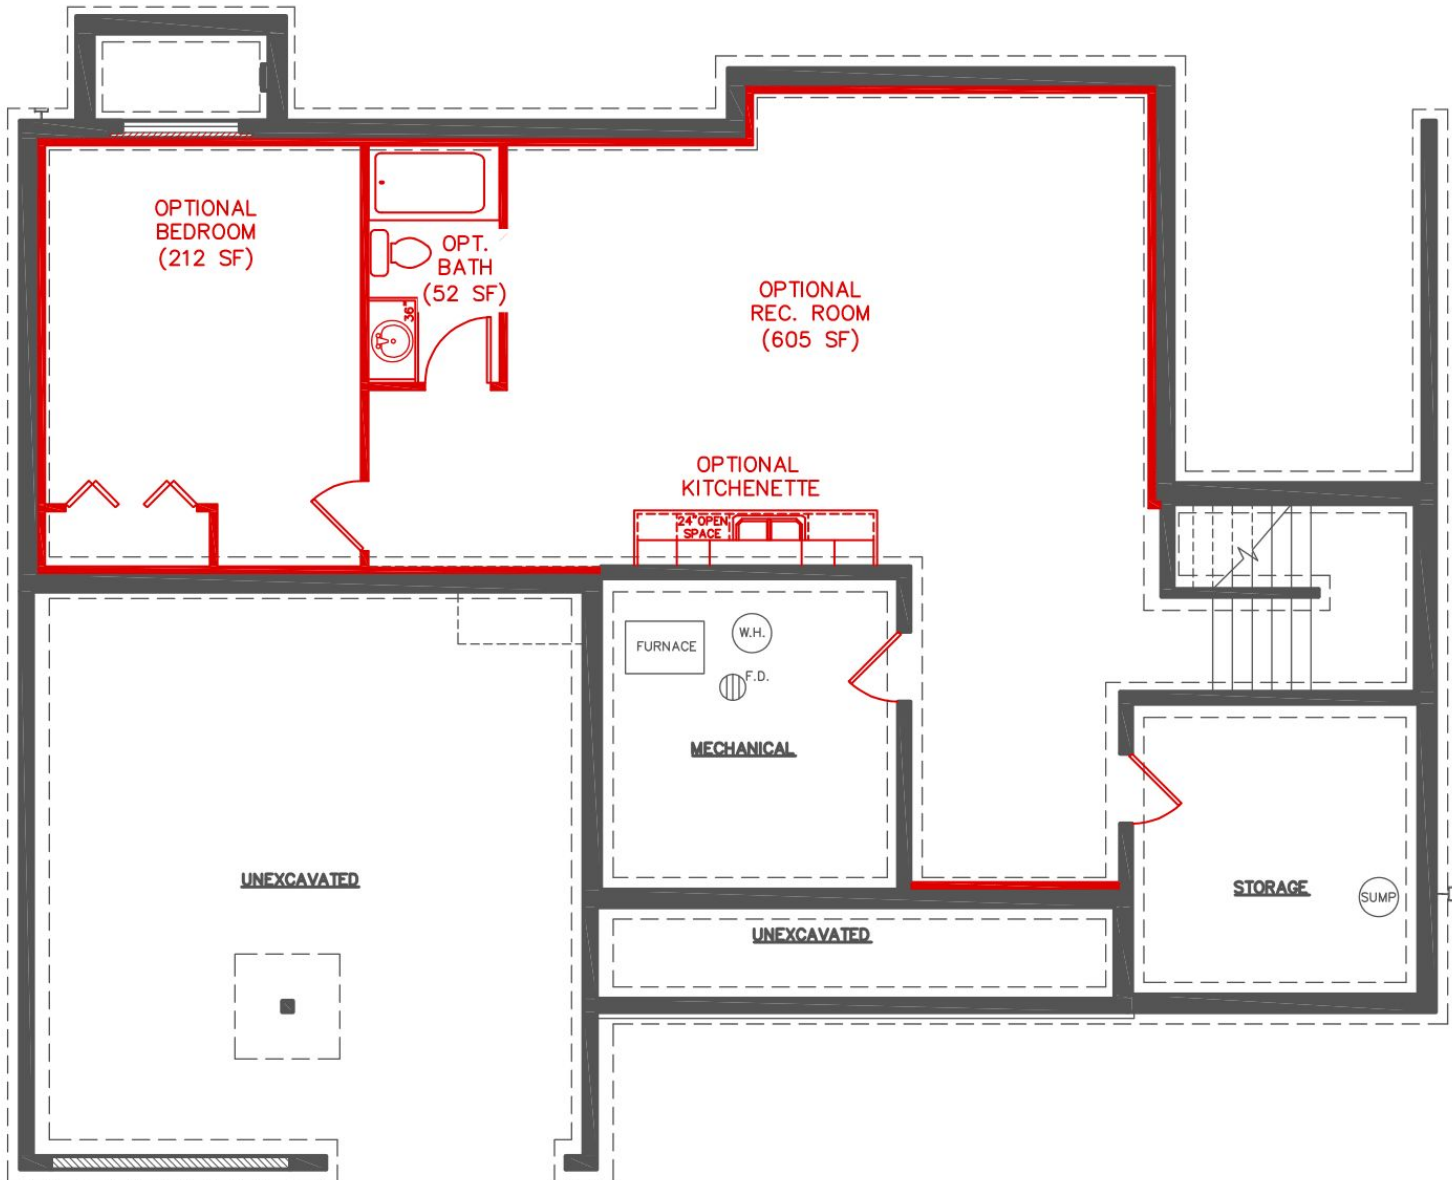

THE WALDEN

A fine example of style and flexibility, the two level Walden is perfect for families seeking plenty of options, with refined space for living and entertaining. Enter from a covered porch into a home that is both grand and inviting. To your left, a uniquely cozy den, to your right a formal dining room poised to assist with holiday meals and entertaining. Straight ahead, the sun splashed gathering room is bathed in light from its large windows. The kitchen boasts a spacious walk-in pantry, with room to personalize. Upstairs you will find four bedrooms, including a large owner's suite with dual sinks and his and her walk-in closets. Another unique feature, an upstairs den, provides an ideal location for a home office or video game arcade. A convenient 2nd floor laundry adds to the list of the Walden's extensive features- beloved by families who call it home.

The Walden is for you!

FOR MORE INFORMATION, VISIT US:

148 South River Ave Suite 100 Holland, MI 49423 | 616-667-3333 | bosgraaf.com

THE WALDEN

THE WALDEN POPULAR DESIGN OPTIONS
Upper Level

THE WALDEN

THE WALDEN POPULAR DESIGN OPTIONS
Main Floor

THE WALDEN

THE WALDEN POPULAR DESIGN OPTIONS
Lower Level